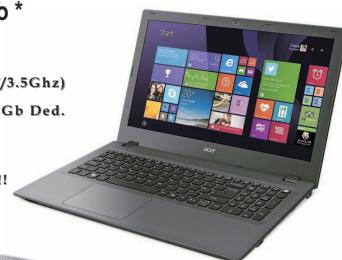

PROMO DEL MESE, TUTTO IN COMODE RATE !!

NOTEBOOK ASUS VIVOBOK S510UR
PROCESSORE INTEL i5 8250U (3,4Ghz)
HARD DISK 500 GB-RAM 4 GB
SCHEDA VIDEO GeForce GT 930MX 2 Gb Ded
SCHEDA AUDIO-BLUETOOTH-USB 3
WIRELESS-SCHEDA DI RETE
WEBCAM INTEGRATA-CARD READER
MONITOR 15,6" WIDE LED !!!
WINDOWS 10 H.PREMIUM

ULTRA LEGGERO 1,7 KG !!!

€ 479+iva

20 RATE DA 30,38 Euro *

NOTEBOOK ASUS X542
PROCESSORE INTEL CORE i5 8250U(3,4Ghz)
HARD DISK 500 GB-RAM 4 GB
SCHEDA VIDEO INTEL HD Share
SCHEDA AUDIO-BLUETOOTH-USB 3
MASTERIZZATORE PER DVD RW
WIRELESS-SCHEDA DI RETE
WEBCAM INTEGRATA-CARD READER
MONITOR 15,6" WIDE LED!!!
WINDOWS 10 H.PREMIUM

€ 479+iva

20 RATE DA 30,38 Euro *

NOTEBOOK HP 255 G6
PROCESSORE AMD A6-9220U(2,9Ghz)
HARD DISK SSD 256 GB-RAM 8 GB
SCHEDA VIDEO AMD RADEON HD Share
SCHEDA AUDIO-BLUETOOTH
MASTERIZZATORE DVD RW
WIRELESS-SCHEDA DI RETE
PORTE USB 3-CARD READER
WEBCAM INTEGRATA
MONITOR LCD 15,6" WIDE LED FULL HD!!
WINDOWS 10 PROF.

€ 599+iva

20 RATE DA 38,00 Euro *

NOTEBOOK ASUS S410UA
PROCESSORE INTEL CORE i5 8250U(3,4Ghz)
HARD DISK 500 GB-RAM 8 GB
SCHEDA VIDEO INTEL HD Share
SCHEDA AUDIO-BLUETOOTH-USB 3
WIRELESS-SCHEDA DI RETE
WEBCAM INTEGRATA-CARD READER
MONITOR LCD 14,1" WIDE LED !!
WINDOWS 10 PROF.