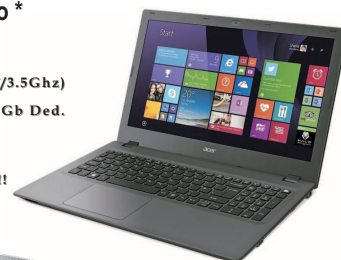

NOTEBOOK LENOVO V330
PROCESSORE INTEL CORE i5 8250U (3,4Ghz)
HARD DISK 500 GB-RAM 8 GB
SCHEDA VIDEO AMD RADEON HD 530 2 GB Ded
SCHEDA AUDIO-BLUETOOTH-USB 3.1
MASTERIZZATORE PER DVD RW
WIRELESS-SCHEDA DI RETE
WEBCAM INTEGRATA-CARD READER
MONITOR LCD 15,6" WIDE LED FULL HD!!!
WINDOWS 10 PRO

€ 589iva

12 RATE DA 61,67 Euro *

NOTEBOOK ASUS P541UV
PROCESSORE INTEL CORE i7 7500U (2,7/3,5Ghz)
HARD DISK 1 TB-RAM 8 GB
SCHEDA VIDEO GeFORCE GT 920MX 2 Gb Ded.
SCHEDA AUDIO-BLUETOOTH
MASTERIZZATORE DVD RW
WIRELESS-SCHEDA DI RETE
PORTE USB 3.1 -CARD READER
WEBCAM INTEGRATA
MONITOR LCD 15,6" WIDE LED!!
WINDOWS 10 PROF.

€ 789+iva

12 RATE DA 87,62 Euro *